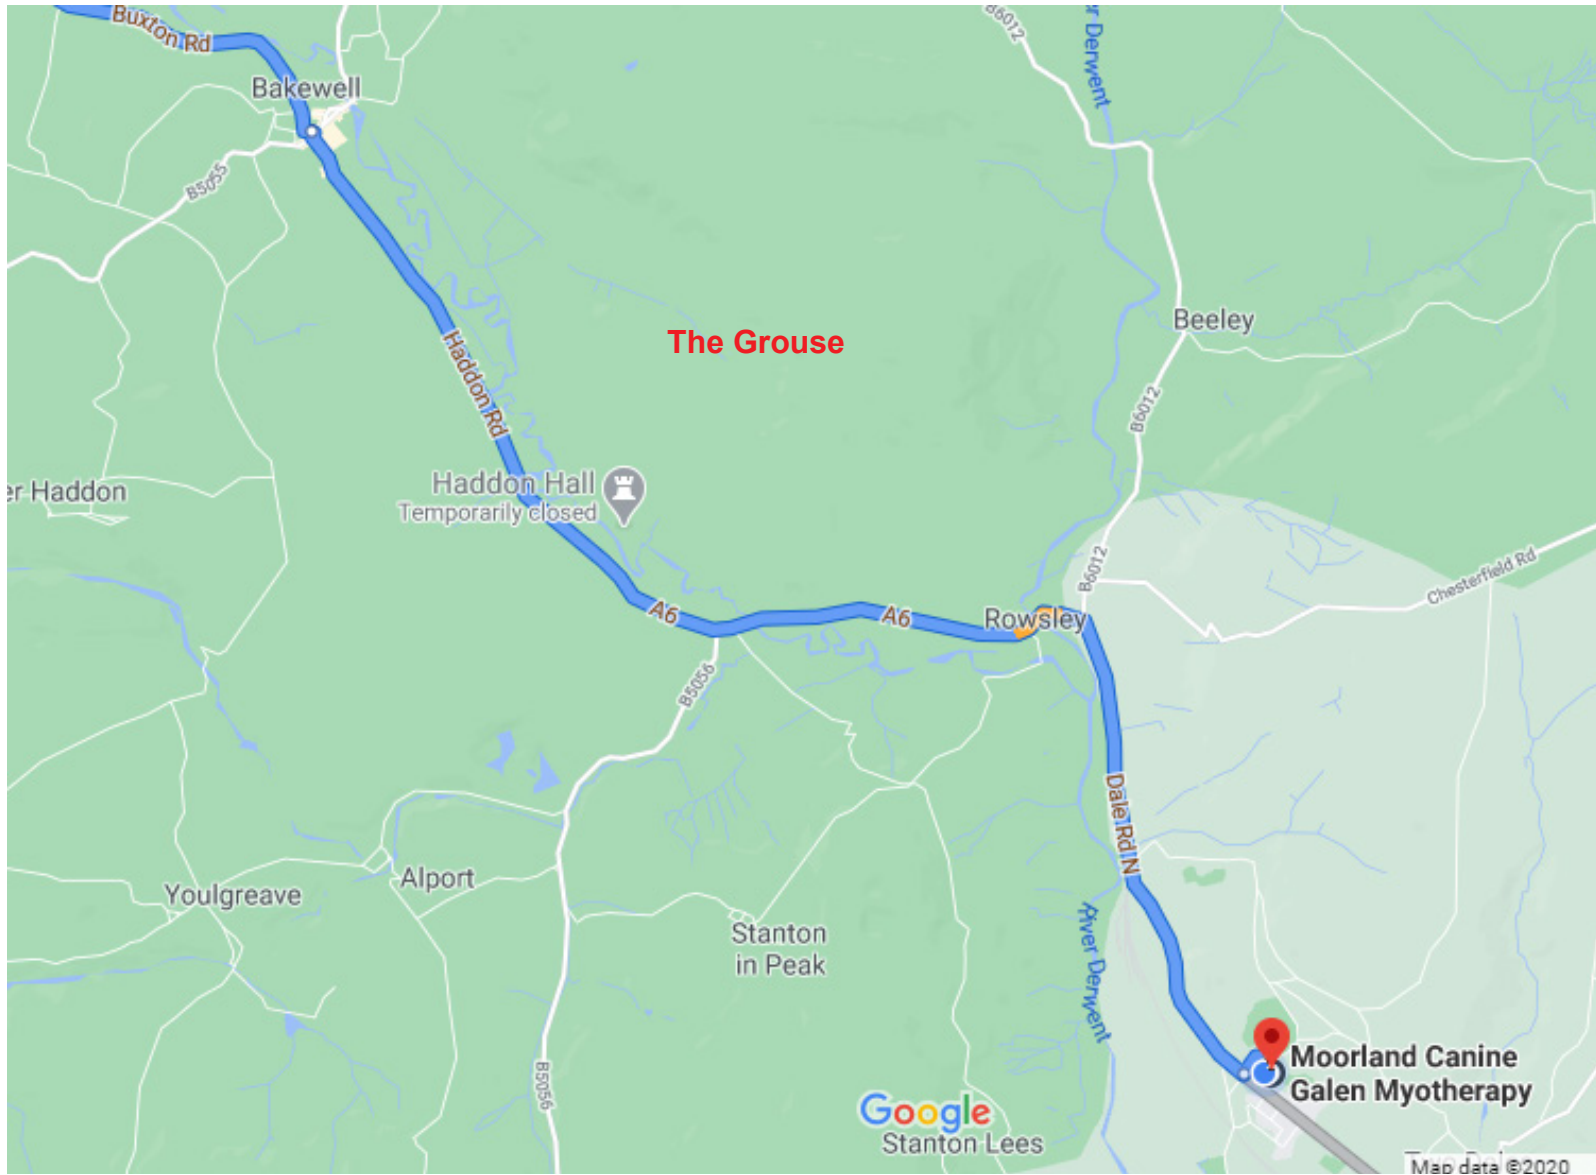

From the South and Matlock on the A6, turn right onto Whitworth Road directly after The Grouse pub on your right hand side. Molyneux Business Park is just on your right as you turn.

From the North and the Bakewell area on the A6, turn left onto Whitworth Road. Molyneux Business Park is just on your right as you turn.

Pull onto the park on your right (this is quite close to the junction) and immediately bear left and then right through the double green gates.

The clinic is at unit 18 is on the left hand side as you drive down, as circled and there are four dedicated, oblique parking spaces directly outside the front door. Any problems at all, please ring me on 07793 682685.